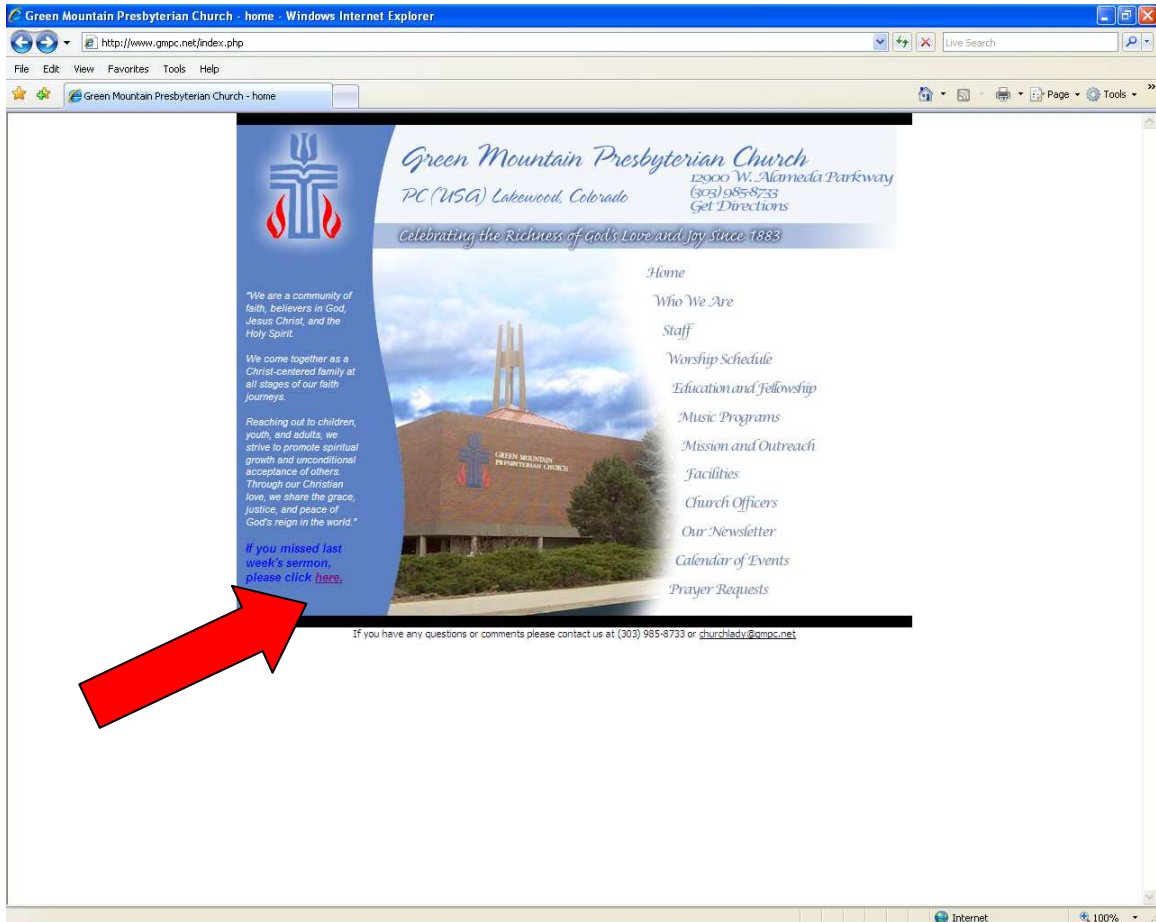

Instructions for Accessing Sermons via GMPC Church Website

Hopefully these instructions will act as a guide for easier access to GMPC weekly sermons. For your convenience, I have added big red arrows to help illustrate the instructions properly.

When you access the GMPC website, you will see in the bottom left-hand corner the word “here.” Click on it with your mouse to open up the link (as illustrated below).

Once you click on the link, a new page will open up. It is possible that all sorts of spam may appear, so try not to click on anything except “Click here to start download.” (Please see illustration below on page 2 of these instructions.)