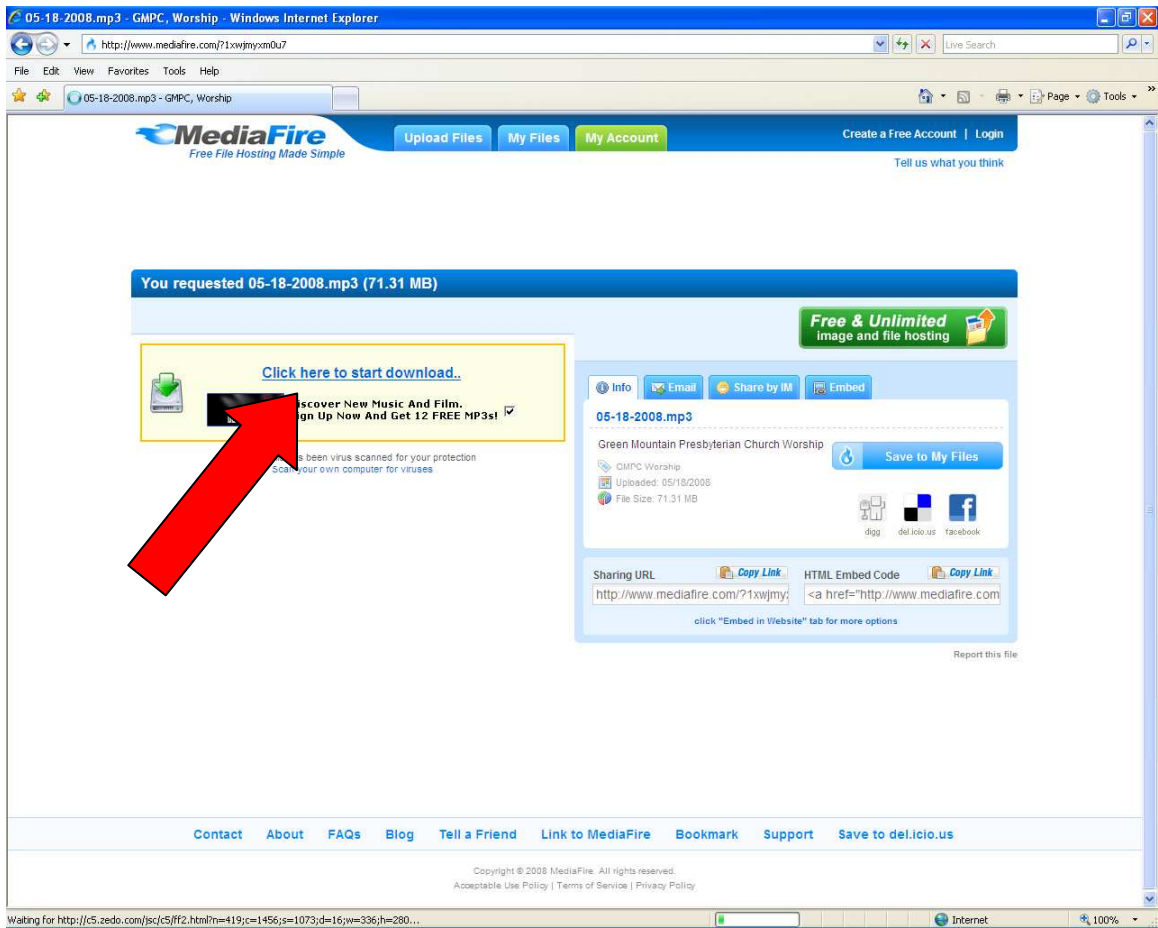

Instructions for Accessing Sermons via GMPC Church Website

Hopefully these instructions will act as a guide for easier access to GMPC weekly sermons. For your convenience, I have added big red arrows to help illustrate the instructions properly.

When you access the GMPC website, you will see in the bottom left-hand corner the word “here.” Click on it with your mouse to open up the link (as illustrated below).

Once you click on the link, a new page will open up. It is possible that all sorts of spam may appear, so try not to click on anything except “Click here to start download.” (Please see illustration below on page 2 of these instructions.)